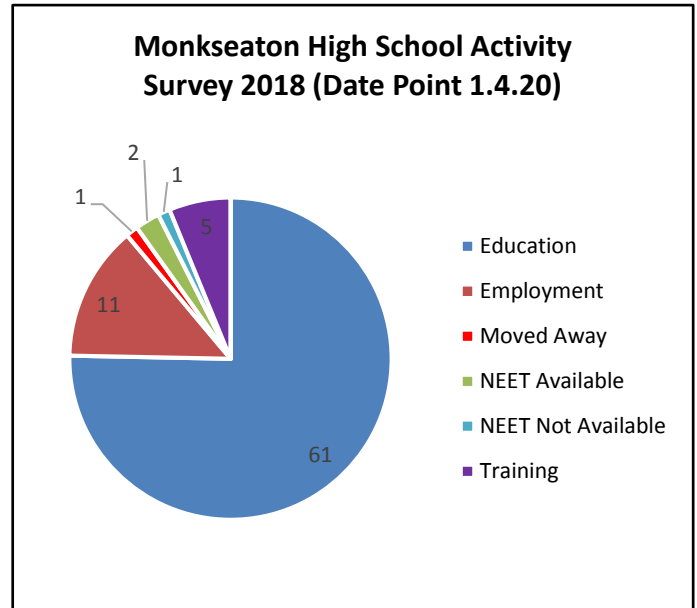

Monkseaton High School Leavers 2018: Destinations Update

Activity Survey Summary @ 1/11/18	M	F	TOTAL	Activity Survey Summary @ 1/4/20	M	F	TOTAL	% Change
Education	32	39	71	Education	28	33	61	-13%
Employment	3	3	6	Employment	4	7	11	+7%
Moved Away	0	0	0	Moved Away	1	0	1	+1%
NEET Available	0	1	1	NEET Available	1	1	2	+1%
NEET Not Available	0	0	0	NEET Not Available	0	1	1	+1%
Training	2	1	3	Training	3	2	5	+2%
TOTAL	37	44	81	TOTAL	37	44	81	