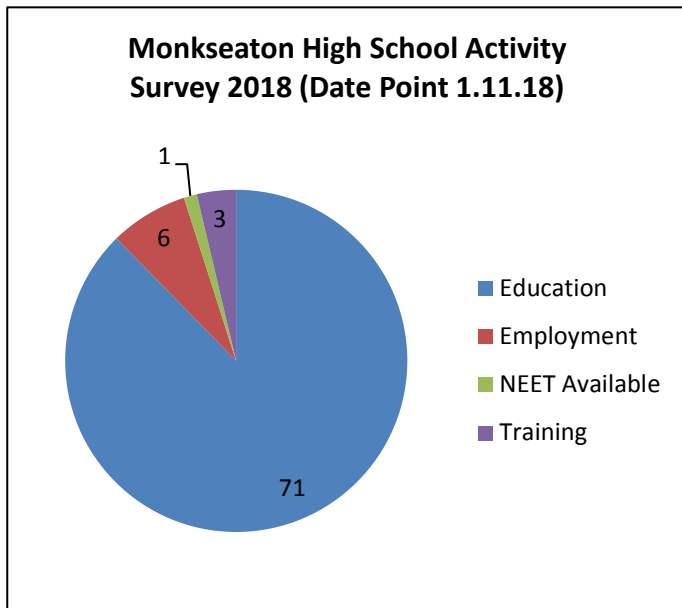

Monkseaton High School Leavers 2018: Destinations Update

Activity Survey Summary @ 1/11/18	M	F	TOTAL	Activity Survey Summary @ 1/4/20	M	F	TOTAL	% Change
Education	32	39	71	Education	28	33	61	-13%
Employment	3	3	6	Employment	4	7	11	+7%
Moved Away	0	0	0	Moved Away	1	0	1	+1%
NEET Available	0	1	1	NEET Available	1	1	2	+1%
NEET Not Available	0	0	0	NEET Not Available	0	1	1	+1%
Training	2	1	3	Training	3	2	5	+2%
TOTAL	37	44	81	TOTAL	37	44	81	