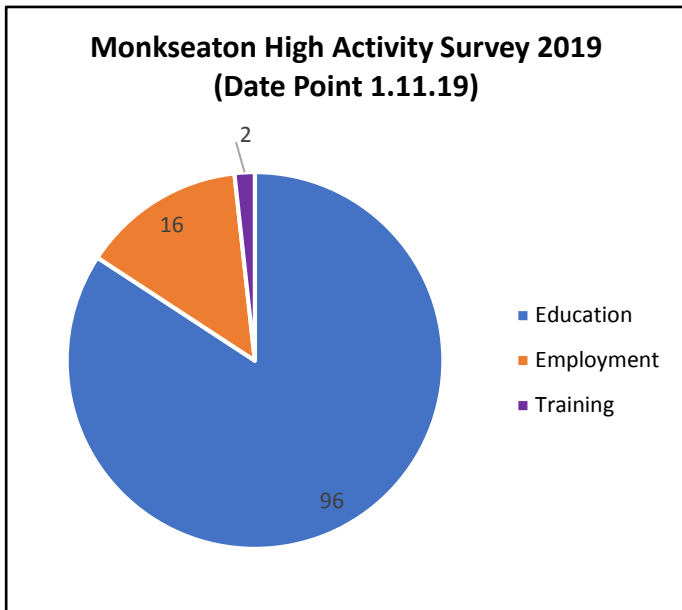

### Monkseaton High School Leavers 2019: Destinations Update

Activity Survey Summary @ 1/11/19	F	M	TOTAL	Activity Survey Summary @ 1/4/21	F	M	TOTAL	% Change
Education	45	51	96	Education	35	41	76	-18%
Employment	6	10	16	Employment	10	13	23	+6%
NEET Available	0	0	0	NEET Available	5	2	7	+6%
Training	0	2	2	Training	0	2	2	No Change
Unknown	0	0	0	Unknown	1	5	6	+5%
<b>TOTAL</b>	<b>51</b>	<b>63</b>	<b>114</b>	<b>TOTAL</b>	<b>51</b>	<b>63</b>	<b>114</b>	