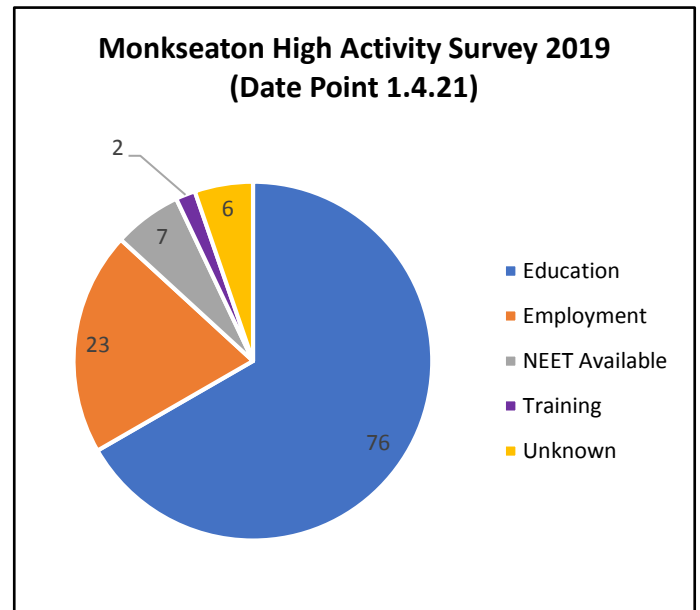

### Monkseaton High School Leavers 2019: Destinations Update

Activity Survey Summary @ 1/11/19	F	M	TOTAL	Activity Survey Summary @ 1/4/21	F	M	TOTAL	% Change
Education	45	51	96	Education	35	41	76	-18%
Employment	6	10	16	Employment	10	13	23	+6%
NEET Available	0	0	0	NEET Available	5	2	7	+6%
Training	0	2	2	Training	0	2	2	No Change
Unknown	0	0	0	Unknown	1	5	6	+5%
<b>TOTAL</b>	<b>51</b>	<b>63</b>	<b>114</b>	<b>TOTAL</b>	<b>51</b>	<b>63</b>	<b>114</b>	